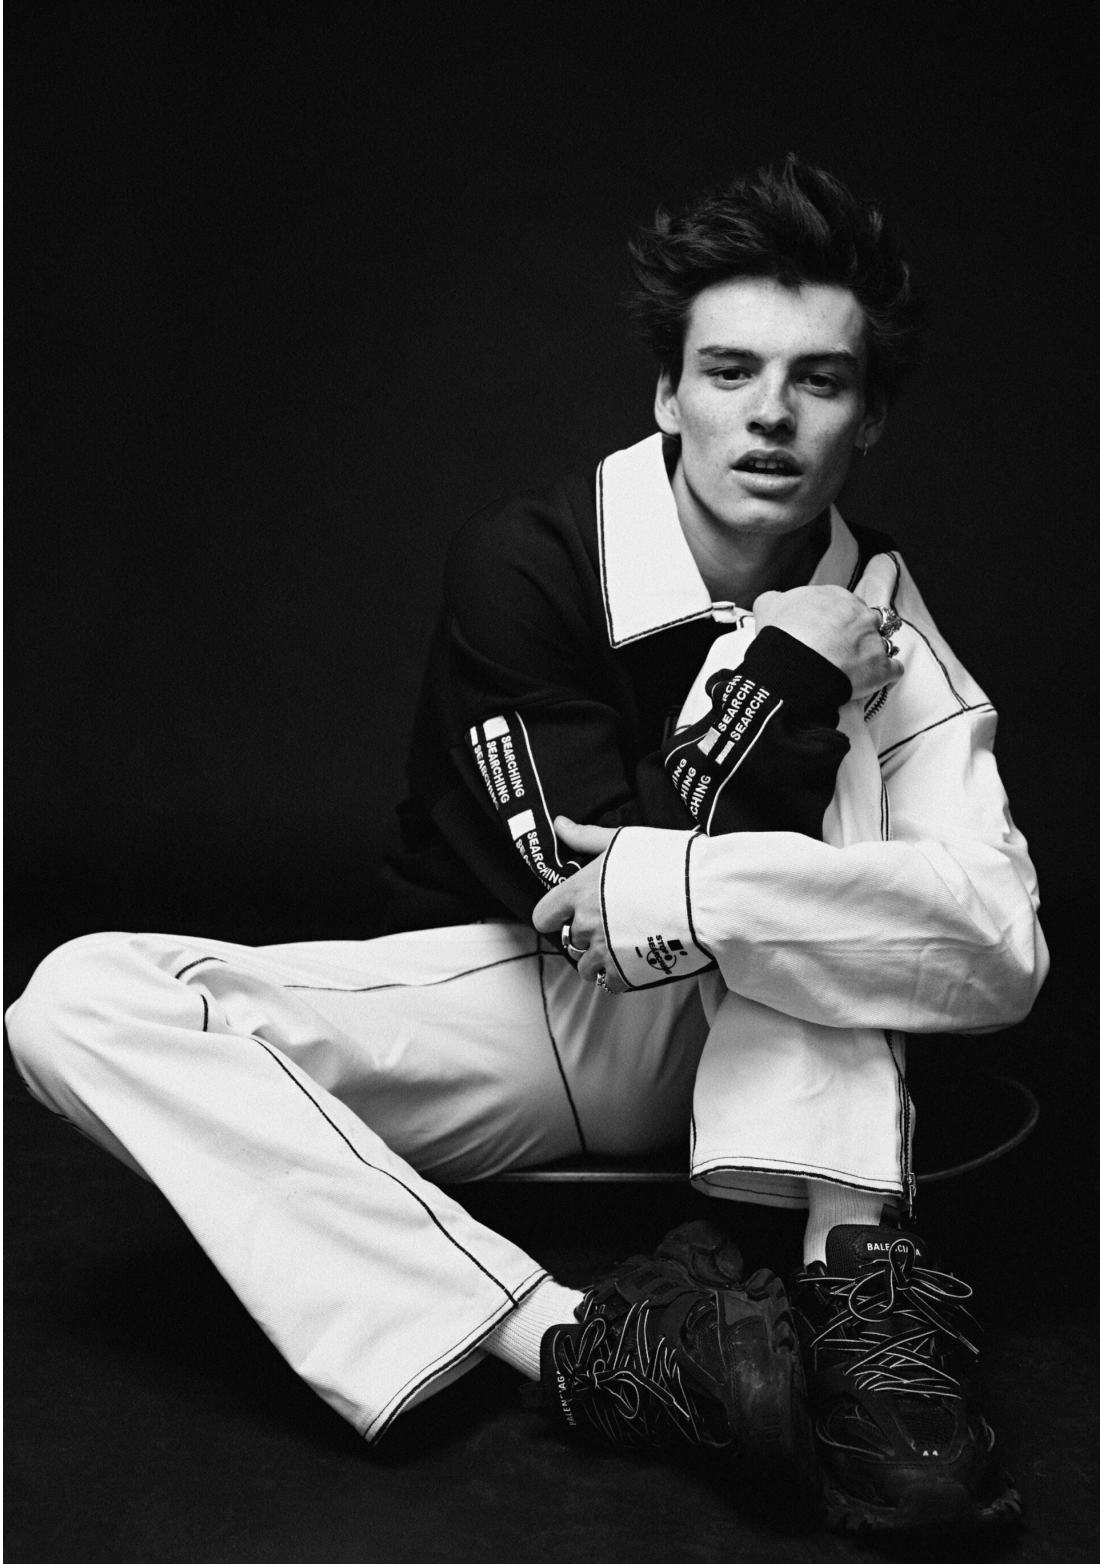

GABRIEL JAYNE

height 186 cm · waist 79 cm · suit 48
shoes size 44 · hair dark brown · eyes brown